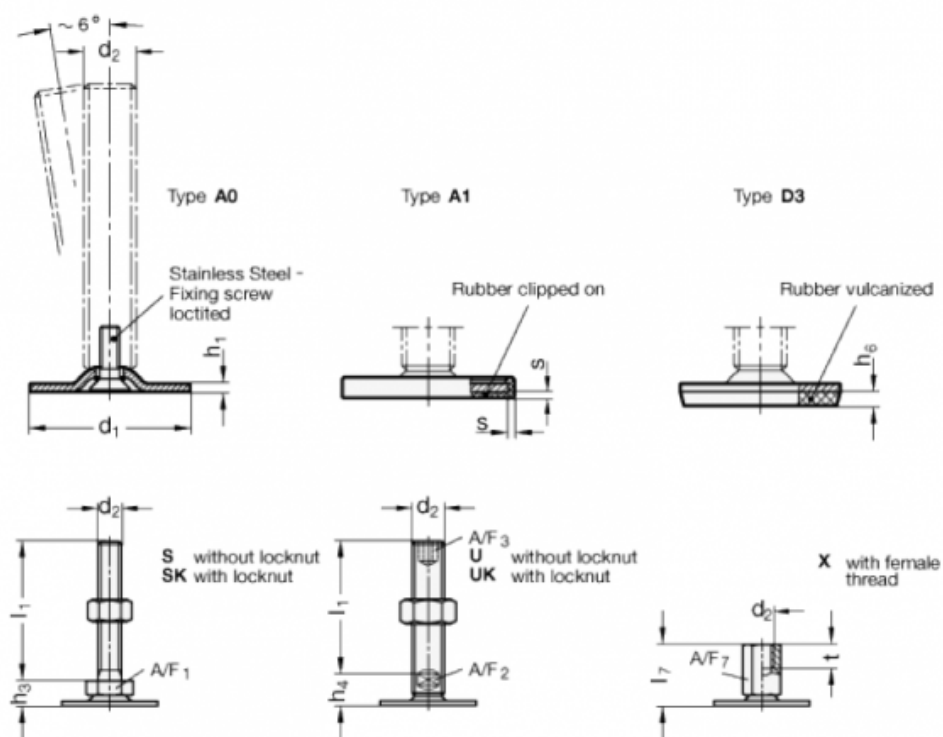

# Data Sheet

Article number: 204080M20100A0UK

Description: E+G levelling foot  
GN 40-80-M20-100-A0-UK

Note: UK With nut, Hexagon socket at the top, Wrench flat at the bottom

## Measures

A/F2 = 15  
 A/F3 = 10  
 d1 = 80  
 d2 = M20  
 h1 = 3  
 h4 = 18  
 h6 =  
 l1 = 100

s =